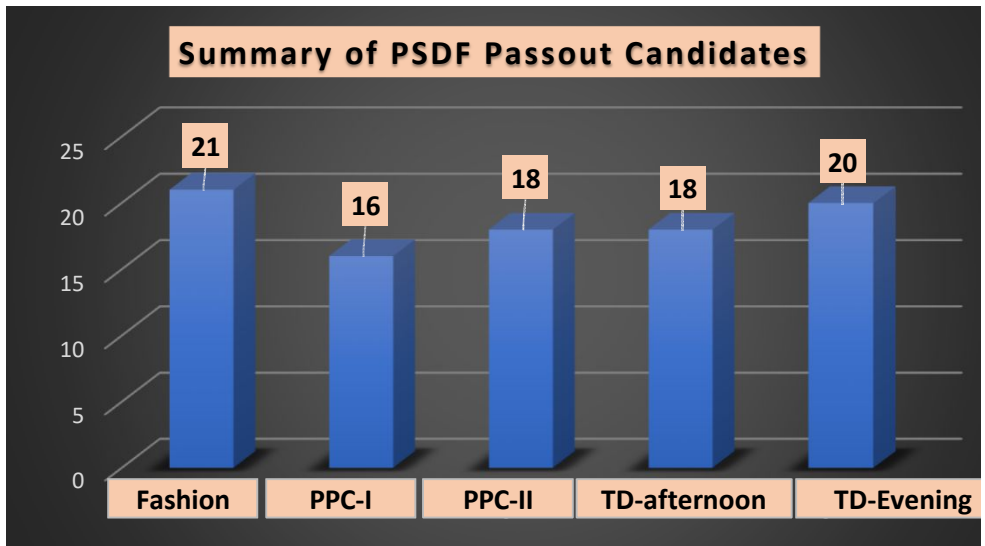

Summary of PSDF Passout Candidates From [0		
Fashion Design (Morning Shift)	PPC Class I (Evening Shift)	PPC Class II (Evening Shift)
21	16	18
Total Candidates => 93